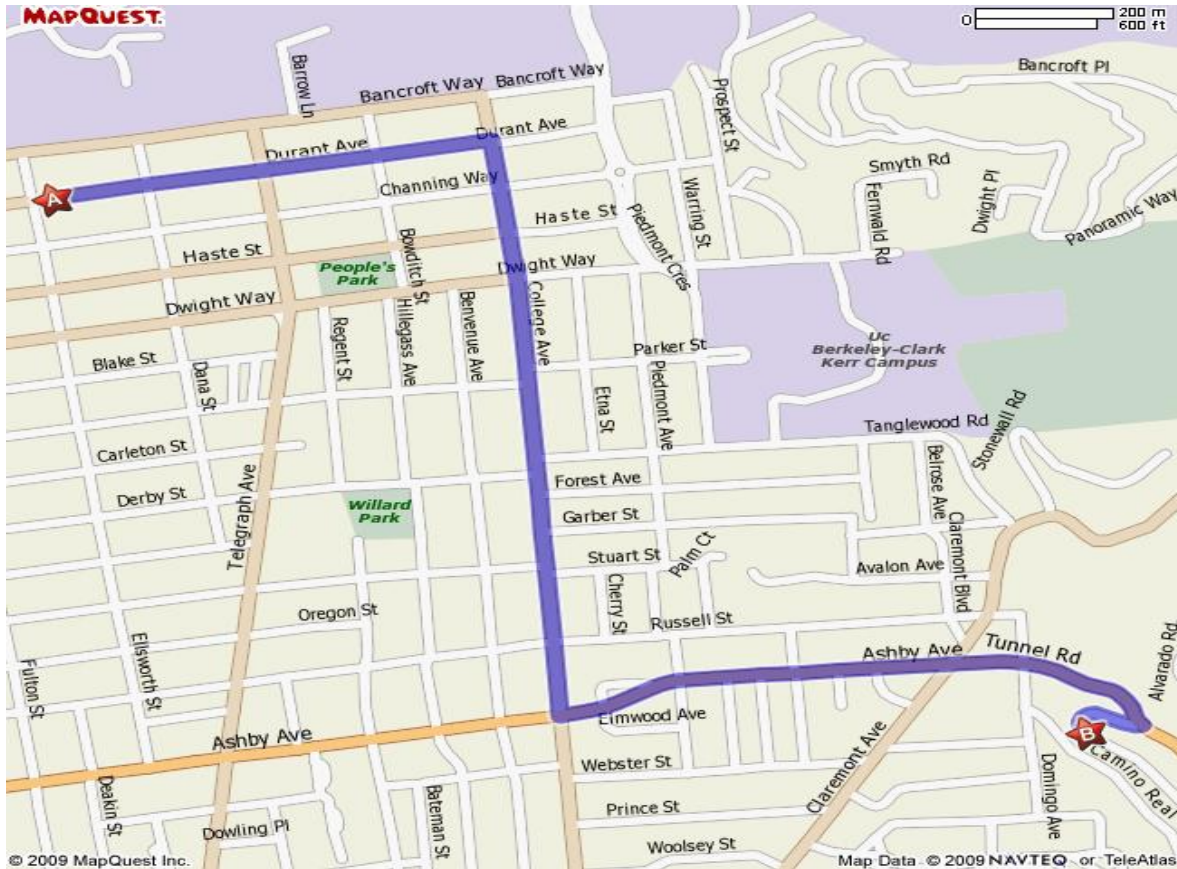

## Directions and Parking:

36 Oak Ridge Road  
Berkeley, CA 94705  
510-665-9349

## From Berkeley City Club:

Start out going EAST on DURANT AVE toward DANA ST. (0.5 mi)  
Turn RIGHT onto COLLEGE AVE. (0.8 mi)  
Turn LEFT onto ASHBY AVE/CA-13. Continue to follow CA-13. (0.7 mi)  
Turn RIGHT onto OAK RIDGE RD. (0.1 mi)  
36 OAK RIDGE RD is on the RIGHT.

## Parking Tips:

Oak Ridge can be a little hard to park on:  
It is easier to park on Domingo, which crosses Ashby just as Ashby becomes Tunnel Road, a block below the Claremont Hotel. At the corner of Domingo and El Camino there is a walk-way leading up to Oak Ridge that carries you right near our house.